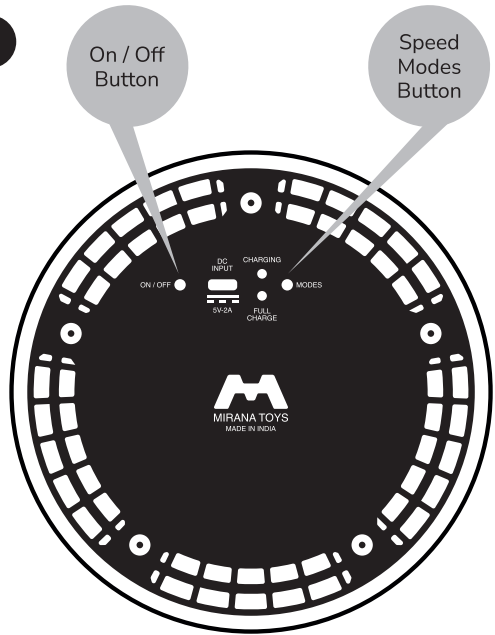

Mode 1: Fast speed hover

In this mode, your Air Football Smart will hover in fast speed.

Mode 2: Medium speed hover

In this mode, your Air Football Smart will hover in medium speed.

Mode 3: Lights

In this mode, your Air Football Smart won't hover but the lights will keep blinking.

AUTO ON / AUTO OFF & SLEEP MODE

Now experience your new Air Football Smart with Auto On / Auto Off and Sleep Mode features.

Your Air Football Smart enters 'Sleep Mode' if it is left idle for 2 minutes after playing. If kicked within 3 minutes of entering sleep mode, the Air Football Smart switches itself in 'Auto On' mode. The Air Football Smart will switch itself off completely if it is left idle for 3 minutes. This will save the battery.