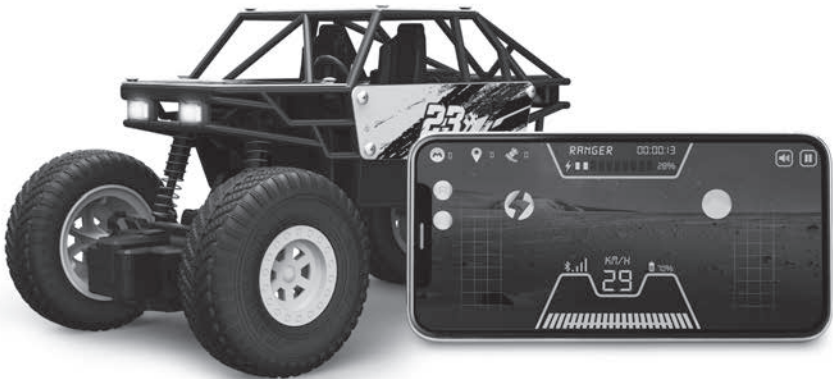

RANGER

APP CONTROLLED SMART TOY

Download the Mirana App Now  

USB RECHARGEABLE

LONG LASTING BATTERY BACKUP

FULL FUNCTION

MOBILE CONSOLE

SMART TOY

OVERSIZED TIRES

DURABLE SHOCKS

SMOOTH SUSPENSION

LUMINOUS HEAD LIGHT

BRIGHT TAIL LIGHT

1:20 SCALE

BLUETOOTH CONTROLLED

SPEED CONTROL

2. BUILT-IN BATTERY

The Mirana App-Controlled Ranger comes with a rechargeable 1200 mAh battery. Don't attempt to modify, remove or replace the battery as it may damage it and cause overheating and injury. Don't cut, tear, puncture, compress or deform the Mirana App-Controlled Ranger by disassembling it. Follow the below instructions for charging its battery:

 1200 mAh Rechargeable Li-Ion Battery (Included)

3. PLAYING INSTRUCTIONS

1. Turn on the power switch of the Mirana App-Controlled Ranger given at its bottom
2. Switch on the Bluetooth of your mobile phone and open the Mirana App installed on your phone
3. Long press the Bluetooth button given at the bottom of your Mirana App-Controlled Ranger till it turns on
4. Your Mirana App-Controlled Ranger and the Mirana App are connected now
5. Use the App enabled console to drive the toy car
6. For directional control, use the left round button on the console screen for moving the vehicle forward and backwards. Use the right round button for turning left or right
7. For an extra burst of speed, you can use the (energy symbol) button on the left side situated above the round button to activate the Boost function
8. Use the headlights button for switching on the headlights of the toy car
9. Use the (rocket) button on both the sides to perform stunts
10. To exit the game press on the exit button in top left corner