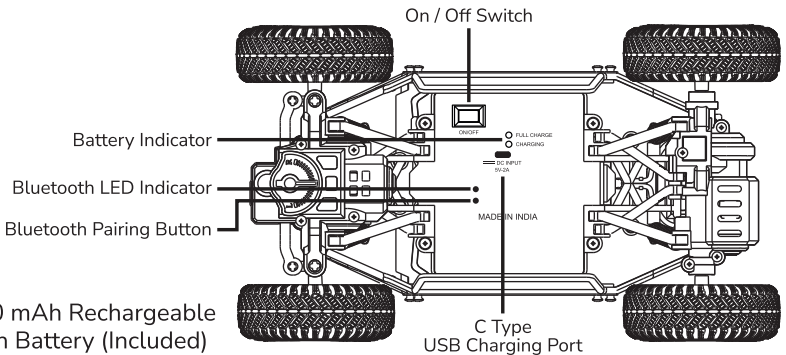

2. BUILT-IN BATTERY

The Mirana App-Controlled Ranger comes with a rechargeable 1200 mAh battery. Don't attempt to modify, remove or replace the battery as it may damage it and cause overheating and injury. Don't cut, tear, puncture, compress or deform the Mirana App-Controlled Ranger by disassembling it. Follow the below instructions for charging its battery:

1. Turn the Ranger upside down to check the charging port
2. Plug the USB charging cable provided in the box into the (5V-2A) DC input charging slot at the bottom of the Ranger
 - Red LED will glow up while charging
 - Green LED will glow up when Ranger is fully charged
3. Remove the adapter when the Green LED glows up