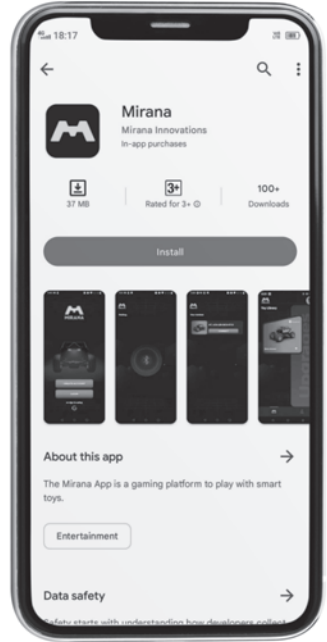

1. DOWNLOADING THE MIRANA APP & INSTALLATION

1. Go to App Store or Play Store
2. Search "MIRANA" App
3. Download & Install it - Free!
4. You are ready to explore

2. BUILT-IN BATTERY

The Mirana App-Controlled Ranger comes with a rechargeable 1200 mAh battery. Don't attempt to modify, remove or replace the battery as it may damage it and cause overheating and injury. Don't cut, tear, puncture, compress or deform the Mirana App-Controlled Ranger by disassembling it. Follow the below instructions for charging its battery:

1. Turn the Ranger upside down to check the charging port
2. Plug the USB charging cable provided in the box into the (5V-2A) DC input charging slot at the bottom of the Ranger
  - Red LED will glow up while charging
  - Green LED will glow up when Ranger is fully charged
3. Remove the adapter when the Green LED glows up

1200 mAh Rechargeable Li-Ion Battery (Included)