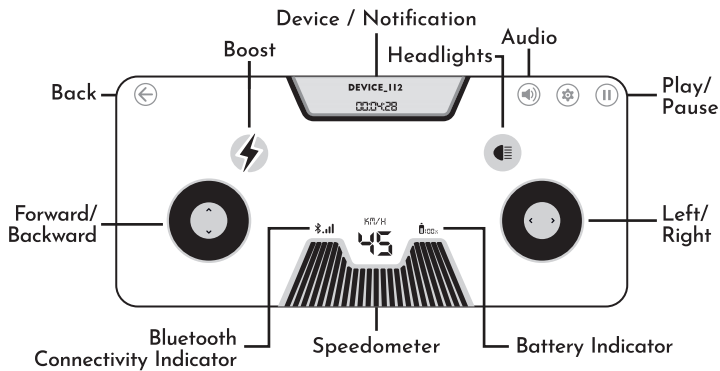

2. BUILT-IN BATTERY

The Mirana App-Controlled Ranger comes with a rechargeable 1200 mAh battery. Don't attempt to modify, remove or replace the battery as it may damage it and cause overheating and injury. Don't cut, tear, puncture, compress or deform the Mirana App-Controlled Ranger by disassembling it. Follow the below instructions for charging its battery:

1. Turn the Ranger upside down to check the charging port
2. Plug the USB charging cable provided in the box into the (5V-2A) DC input charging slot at the bottom of the Ranger
 - Red LED will glow up while charging
 - Green LED will glow up when Ranger is fully charged
3. Remove the adapter when the Green LED glows up

 1200 mAh Rechargeable Li-Ion Battery (Included)

3. PLAYING INSTRUCTIONS

1. Turn on the power switch of the Mirana App-Controlled Ranger given at its bottom
2. Switch on the Bluetooth of your mobile phone and open the Mirana App installed on your phone
3. Long press the Bluetooth button given at the bottom of your Mirana App-Controlled Ranger till it turns on
4. Your Mirana App-Controlled Ranger and the Mirana App are connected now
5. Use the App enabled console to drive the toy car
6. For directional control, use the left round button on the console screen for moving the vehicle forward and backwards. Use the right round button for turning left or right
7. For an extra burst of speed, you can use the (energy symbol) button on the left side situated above the round button to activate the Boost function
8. Use the headlights button for switching on the headlights of the toy car
9. Use the (rocket) button on both the sides to perform stunts
10. To exit the game press on the exit button in top left corner